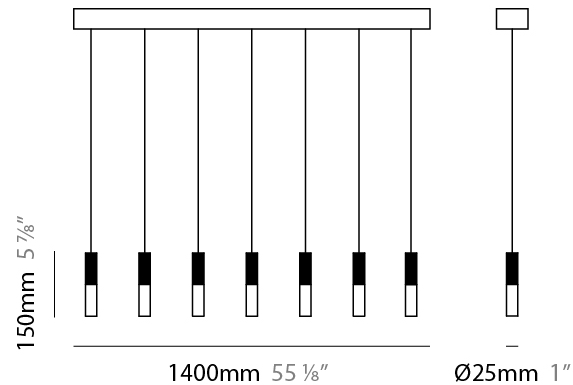

GENERAL

Series: IO
 Subseries: IO 7 Light
 Brand: Quasar
 Division: Design
 Mounting Type: Suspension
 Mounting Location: Ceiling
 Subcategory: Pendant

PHYSICAL

Shape: Cylinder
 Length (mm): 1400
 Length (in): 55 7/8
 Width (mm): 27
 Width (in): 1 1/16
 Height (mm): 150
 Height (in): 5 7/8
 Max. Overall Height (mm): 2150
 Max. Overall Height (in): 84 3/8
 Light Distribution: Downlight
 Weight (kg): 7.3
 Weight (lbs): 16.09
 Fixture Finish: BPA
 Fixture Material: Metal
 Cable Details: 2000mm Cable

LED

Number of LEDs: 7
 Color Temperature (°K): 2700
 Max. Delivered Lumen (lm): 1946
 CRI: >90 CRI
 Lamp Life (hrs): 50000

OPTICAL

RATINGS AND CERTIFICATIONS

Certified By: Certified for North American Standards
 IP rating: IP20

GENERAL

Series: IO
 Subseries: IO Single XL
 Brand: Quasar
 Division: Design
 Mounting Type: Suspension
 Mounting Location: Ceiling
 Subcategory: Pendant

PHYSICAL

Shape: Cylinder
 Diameter (mm): 53
 Diameter (in): 2 1/16
 Height (mm): 300
 Height (in): 11 13/16
 Max. Overall Height (mm): 2300
 Max. Overall Height (in): 90 3/16
 Light Distribution: Downlight
 Weight (kg): 1.5
 Weight (lbs): 3.31
 Fixture Finish: BPA
 Fixture Material: Metal
 Cable Details: 2000mm Cable

LED

Number of LEDs: 1
 Color Temperature (°K): 2700
 Max. Delivered Lumen (lm): 125
 CRI: >90 CRI
 Lamp Life (hrs): 50000

OPTICAL

RATINGS AND CERTIFICATIONS

Certified By: Certified for North American Standards
 IP rating: IP20