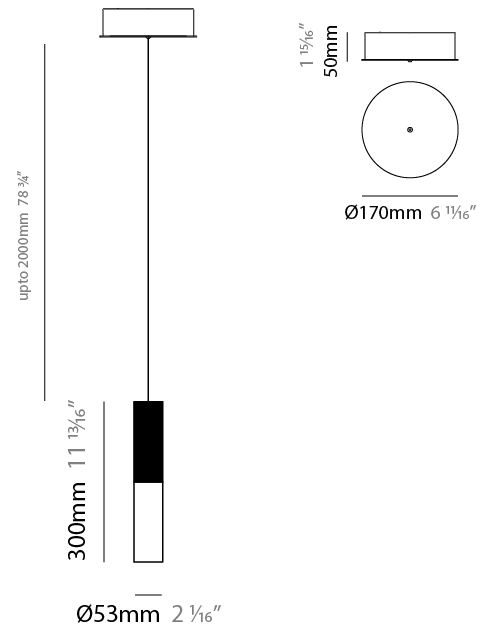

GENERAL

Series: IO
 Subseries: IO 7 Light
 Brand: Quasar
 Division: Design
 Mounting Type: Suspension
 Mounting Location: Ceiling
 Subcategory: Pendant

PHYSICAL

Shape: Cylinder
 Length (mm): 1400
 Length (in): 55 7/8
 Width (mm): 27
 Width (in): 1 1/16
 Height (mm): 150
 Height (in): 5 7/8
 Max. Overall Height (mm): 2150
 Max. Overall Height (in): 84 3/8
 Light Distribution: Downlight
 Weight (kg): 7.3
 Weight (lbs): 16.09
 Fixture Finish: BPA
 Fixture Material: Metal
 Cable Details: 2000mm Cable

LED

Number of LEDs: 7
 Color Temperature (°K): 2700
 Max. Delivered Lumen (lm): 1946
 CRI: >90 CRI
 Lamp Life (hrs): 50000

OPTICAL

RATINGS AND CERTIFICATIONS

Certified By: Certified for North American Standards
 IP rating: IP20

GENERAL

Series: IO
 Subseries: IO Single XL
 Brand: Quasar
 Division: Design
 Mounting Type: Suspension
 Mounting Location: Ceiling
 Subcategory: Pendant

PHYSICAL

Shape: Cylinder
 Diameter (mm): 53
 Diameter (in): 2 1/16
 Height (mm): 300
 Height (in): 11 13/16
 Max. Overall Height (mm): 2300
 Max. Overall Height (in): 90 3/16
 Light Distribution: Downlight
 Weight (kg): 1.5
 Weight (lbs): 3.31
 Fixture Finish: BPA
 Fixture Material: Metal
 Cable Details: 2000mm Cable

LED

Number of LEDs: 1
 Color Temperature (°K): 2700
 Max. Delivered Lumen (lm): 125
 CRI: >90 CRI
 Lamp Life (hrs): 50000

OPTICAL

RATINGS AND CERTIFICATIONS

Certified By: Certified for North American Standards
 IP rating: IP20